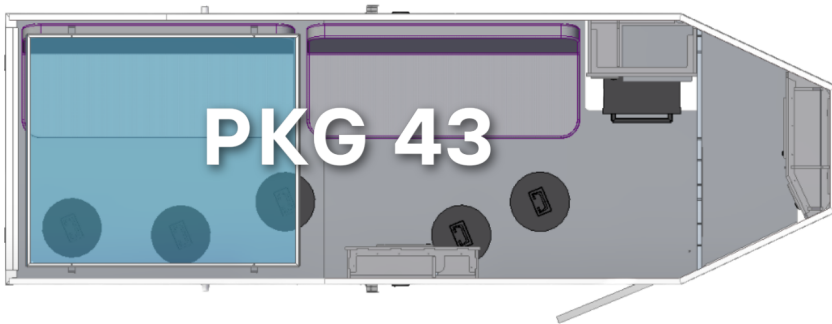

6519 PACKAGE OPTIONS

FOR ALL 6519 ADVENTURE CABINS AND TRAILERS

*Optional Premium 74" Sidewall Jack Knife Sofa

PACKAGE 41

Includes all standard features including...

- 7 Standard Drive-Over Hole Covers
- Optional - Sidewall Jack Knife Sofa, Rear Bunks/Dinette
- Cabin Model does not include Ramp Door

*Optional Premium 74" Sidewall Jack Knife Sofa

PACKAGE 42

Includes all standard features including...

- 7 Standard Drive-Over Hole Covers
- Optional - Sidewall Jack Knife Sofa, Rear Bunks/Dinette
- Cabin Model does not include Ramp Door